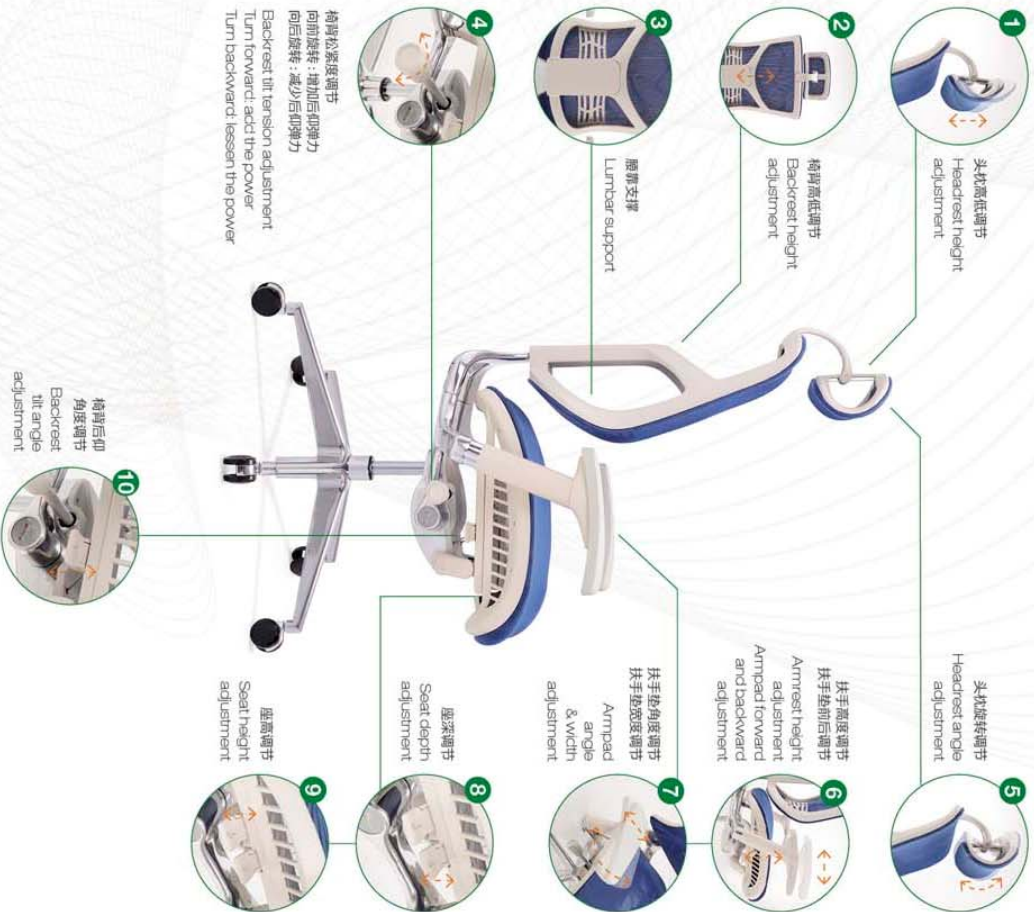

“Y”SHAPE BACKREST SUPPORT

“Y”型椅背 承托支撑

“Y”型椅背承托支撑
“Y”型宽型设计椅背最大程度贴合人体，更细致地呵护人体健康。

“Y” shape backrest support
“Y” shape design can offer maximum support to users' body.

FUNCTIONS

功能细节介绍

STM01-G
• 新蓝全网 灰框 有头枕
• Star All mesh with headrest, grey frame