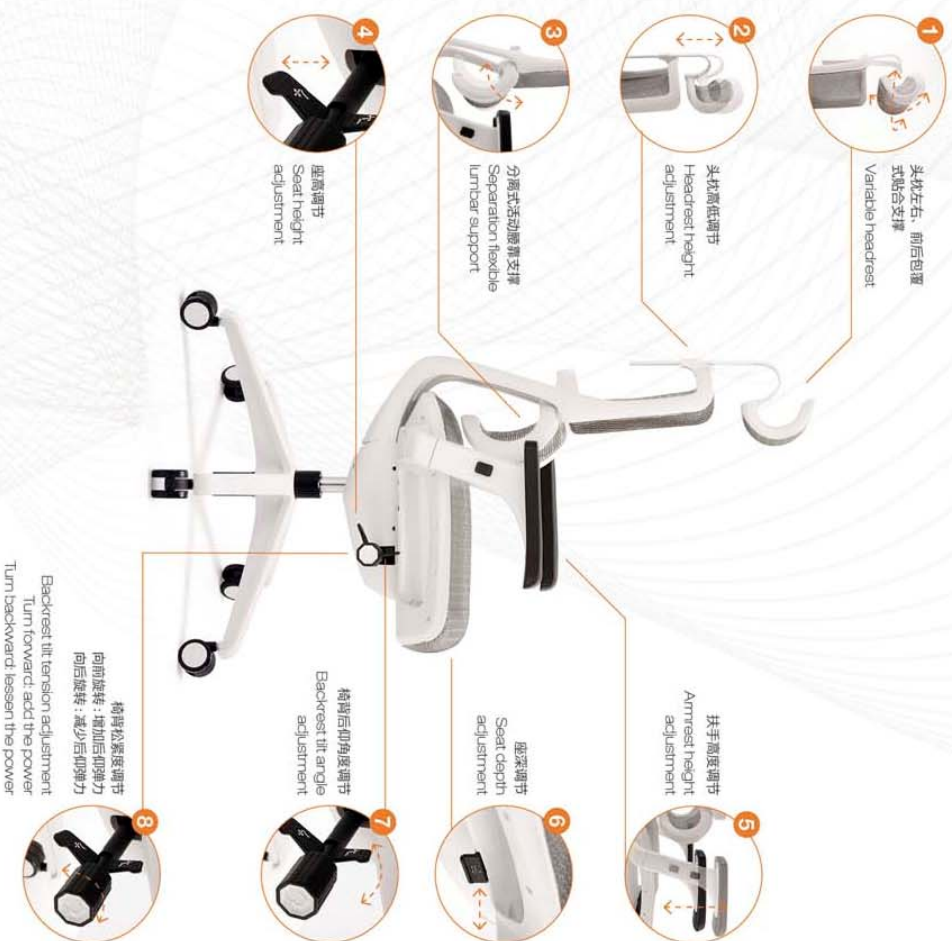

固定舒适垫

全能操控底盘 AIO CONTROL Mechanism

* 打破传统设计，超大功能合并

* AIO handle breaks traditional design

底盘四大调节功能，一个操控把手实现。

One chair with one handle which contains 4 functions

座深调节
Seat depth
adjustment
>>>

椅背向后角度调节
Backrest tilt angle
adjustment
>>>

座高调节
Seat height
adjustment
>>>

椅背松紧度调节
Backrest tilt tension
adjustment
>>>

VISION 嘉伊特系列

原创高端职员椅，融合多项人性化设计，曲线完美精致，适用商务空间。

It's an original and high-end staff chair, which combines multi-ergonomics and bold curves design, making it perfect addition to business space.

DYNAMIC VARIABLE HEADREST 包覆式 互动贴合支撑头枕

包覆式互动贴合支撑头枕

包覆式互动贴合头枕设计，可根据头部重力及活动进行智能人性贴合支撑，可前后、左右给予全方位支撑。

Dynamic variable headrest support

It adjusts itself to fit your neck perfectly according to the weight and free activity of head, keeping you comfortable and all-around supported.

分离式活动腰靠支撑 Separation activity lumbar support

FUNCTIONS 功能细节介绍

VIM01-W

- 霍伊特 全网 白框 有头枕
- Vision All mesh with headrest, white frame

VIM01

- 霍伊特 全网 黑框 有头枕
- Vision All mesh with headrest, black frame

VIM01-W

- 霍伊特 全网 白框 有头枕
- Vision All mesh with headrest, white frame