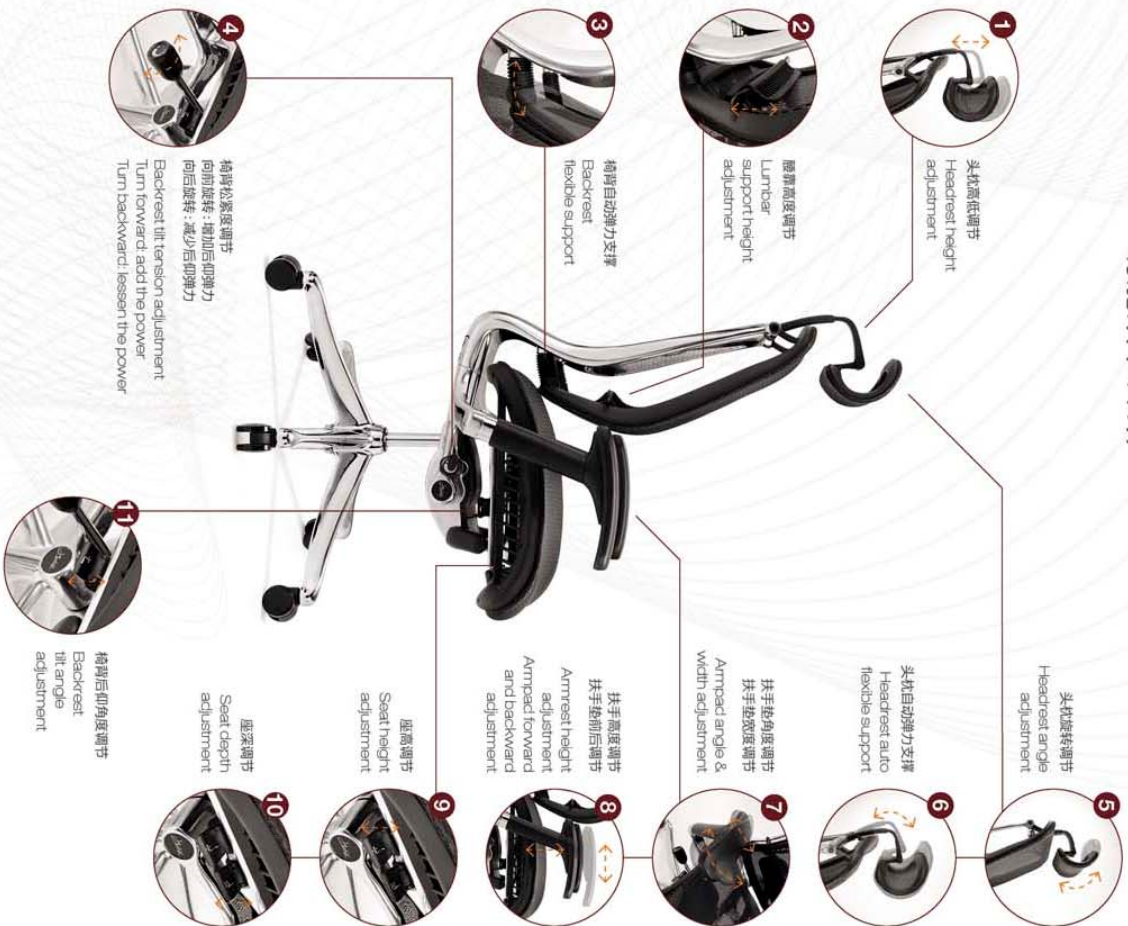

FUNCTIONS

功能细节介绍

*注: 可选配全能操控底座
* AIO mechanism is available