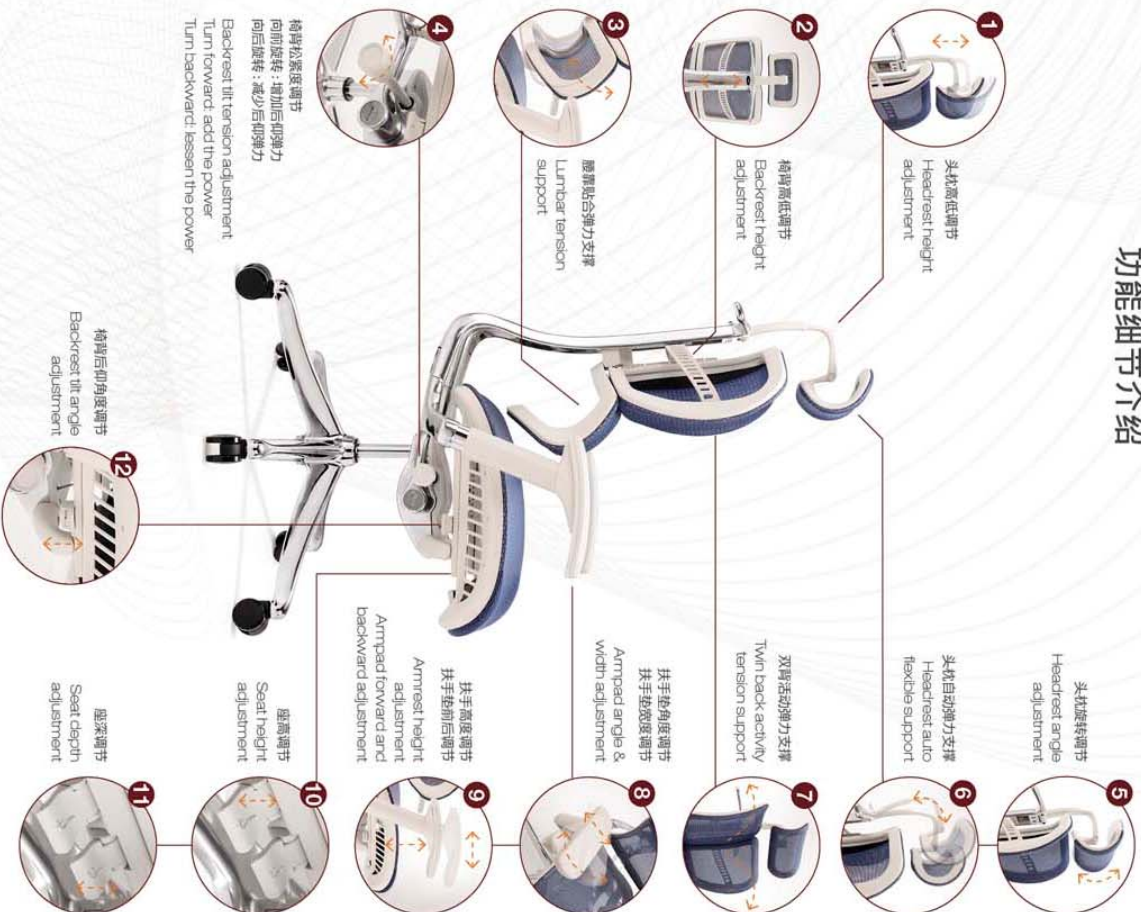

FUNCTIONS

功能细节介绍

*注：可选配全能操控底座
* AIO mechanism is available