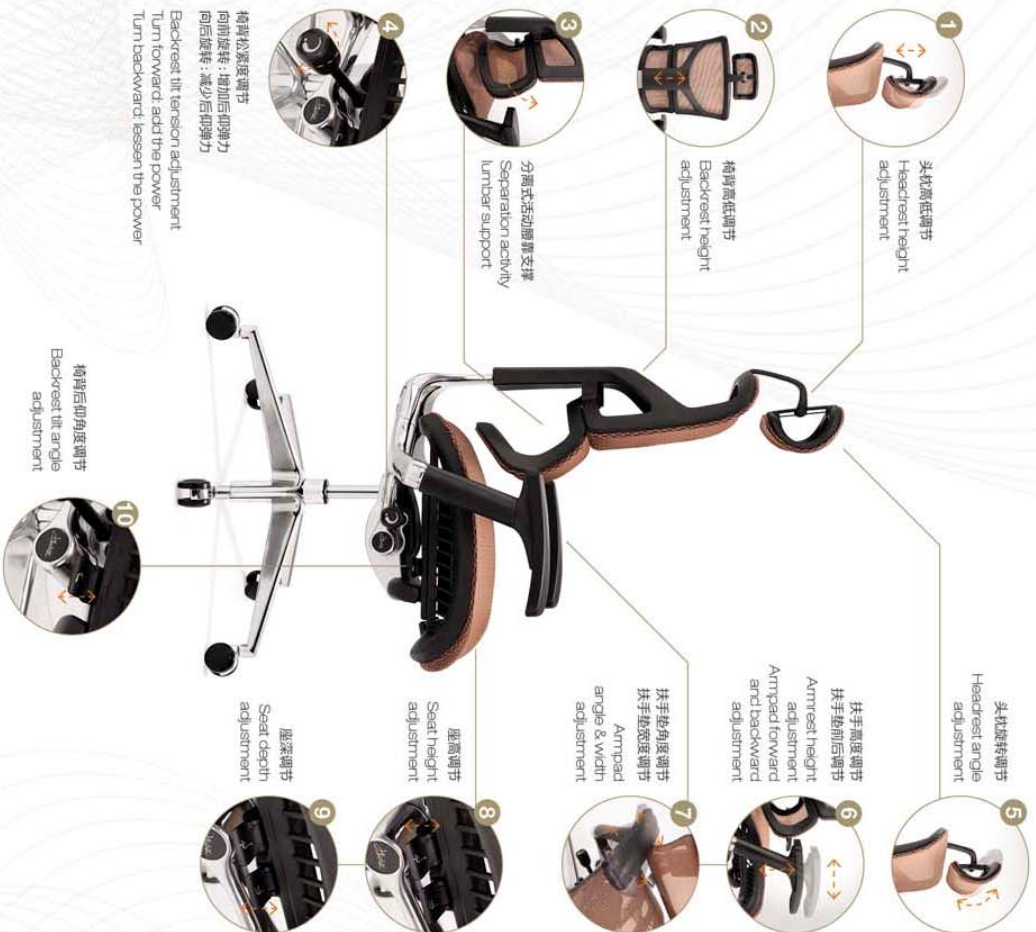

FYS-M02

- 龙鹰 S 全网 黑框 无头枕
- Fly-S All mesh without headrest, black frame

FYB-M01

- 龙鹰 B 全网 黑框 有头枕
- Fly-B All mesh with headrest, black frame

Sail

新舰系列

新舰产品是“美学+技术”的完美呈现，双背精致曲线，分离式腰靠人性化设计，办公必备产品。

Sail is creatively merged with Beauty and Ergonomics to explore the separation activity lumbar support.

SEPARATION ACTIVITY LUMBAR SUPPORT

分离式 活动腰靠支撑

分离式活动腰靠支撑
整体椅背采用的是仿人体脊椎曲线，创造性开发设计分离式活动腰靠，其回弹力主要集中在腰靠上，给予人体背部最贴合的支撑，顺应人体腰部因活动而带来的压力，释放因久坐带来的沉重感。

The separation activity lumbar support
The separation activity lumbar support will automatically shape the natural curve of spine as you lean back. You will receive the best support without ever making any adjustment. The angle of the lumbar support automatically changing with your posture, maintaining an appropriate level of support and comfort to your back.

FUNCTIONS

功能细节介绍

1 头枕高低调节
Headrest height adjustment

2 椅背高低调节
Backrest height adjustment

3 分离式活动腰靠支撑
Separation activity lumbar support

4 椅背松紧度调节
椅背回弹：增加后仰弹力
椅背回弹：减少后仰弹力
Backrest tilt tension adjustment
Turn forward: add the power
Turn backward: lessen the power