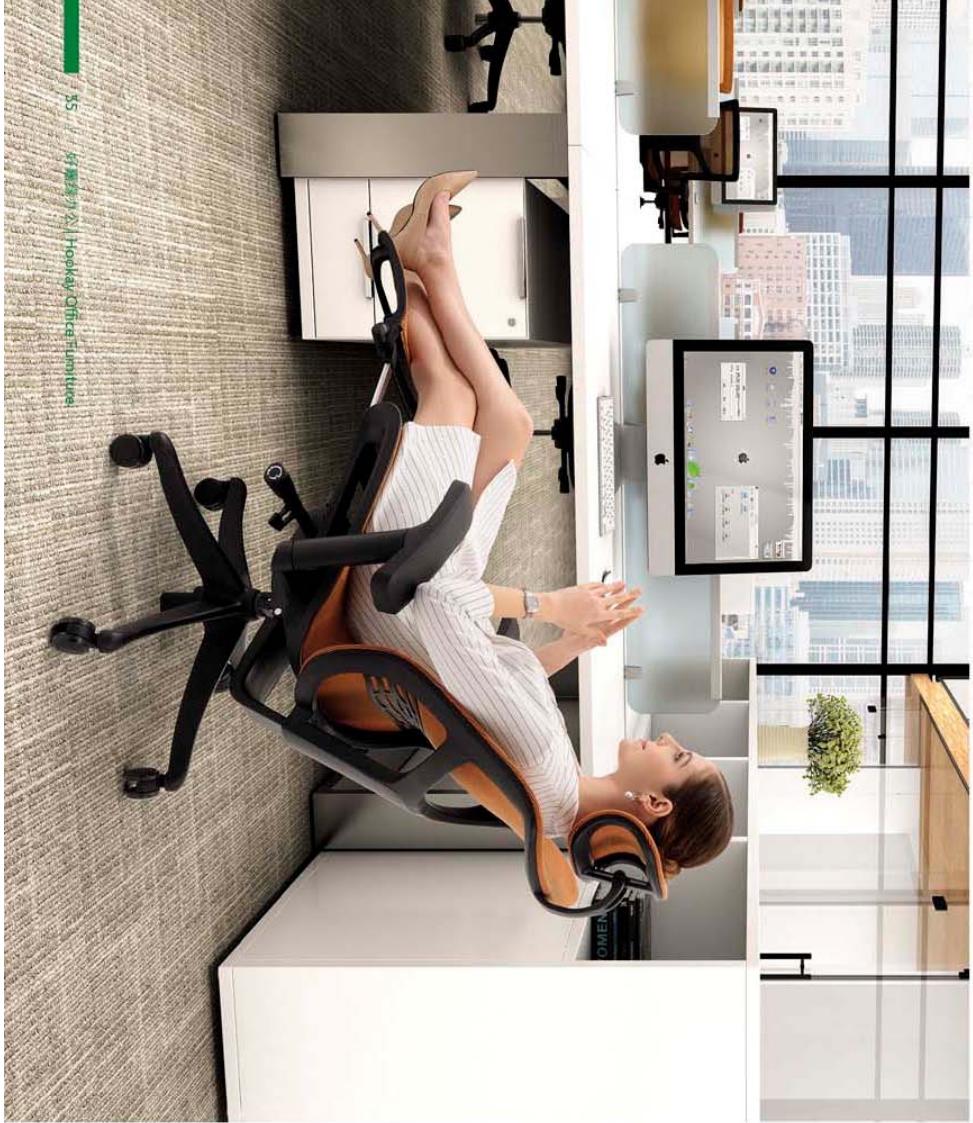

STE-MF01

- 新墨 E 半布半网 黑框 有头枕
- Star-E Mesh back and fabric seat with headrest, black frame